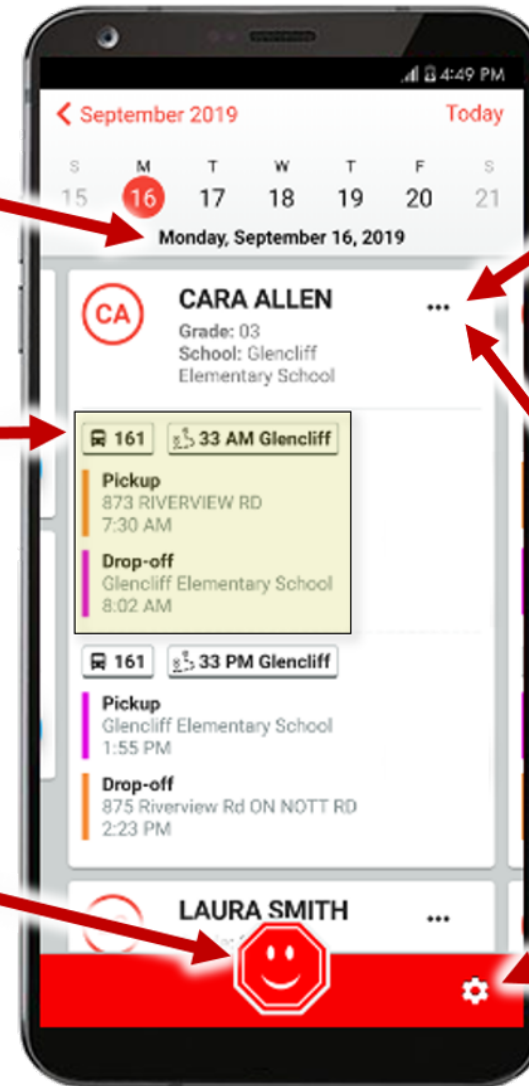

Start Using the App Today

1. Activate your subscription
 - An invitation email will be sent from the Transportation Department
2. Install the Stopfinder app
3. View your student's schedule
4. Share your student's schedule with caregivers
5. Easily and securely communicate with your Transportation Department

See student's schedule for any day of the year

Stop information, vehicle, and trip name

Access all announcements and messages

Securely share schedule or send a message to the Transportation Department

Map student and stop location

Manage subscribers, profile, or logout

Welcome to Williamson County Schools' new bus app!
 Select the dots to the right of the student's name to add another parent or caregiver to your account.
Following the bus on the map will be available later this fall.