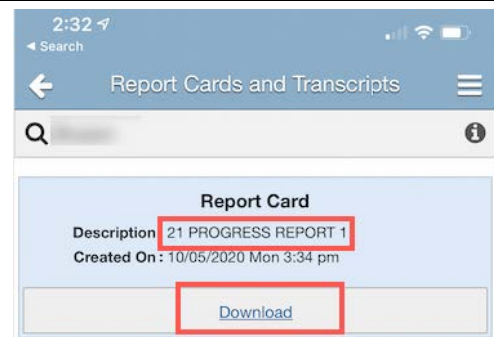

# From a Mobile Device Using the Skyward App

Log in and access the **menu**.

Use the drop-down arrow at the top to **select the child's name** whose report card you would like to view.

Select **Report Cards and Transcripts**.

Find the Report Card with the description **21 PROGRESS REPORT (1, 2, 3, or 4)\***

\*Depending on the quarter for which you would like to view the progress report.

Select **Download**.

When viewing the report, numeric grades will be displayed.