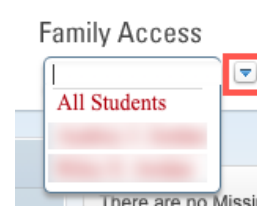

### From a Computer

Log into your [Skyward Family Access Account](#).

On the left side, select **Report Cards and Transcripts**.

Use the drop-down arrow at the top to **select the child's name** whose progress report you would like to view.