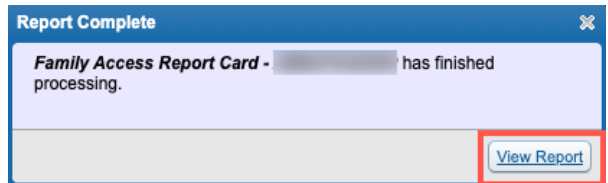

When viewing the report, numeric grades will be displayed.

Mid Quarter Grades For Grade: PROGRESS 1 2020-21

Entity:	PR1
Acct I DC F	
Eng II Hnrs F	
Geometry F	
Chem I Hnrs F	
Pers Fin SEM	
Visual Art I F