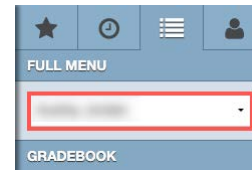

# From a Mobile Device Using the Skyward App

Log in and access the **menu**.

Use the drop-down arrow at the top to **select the child's name** whose report card you would like to view.

Select **Report Cards and Transcripts**.