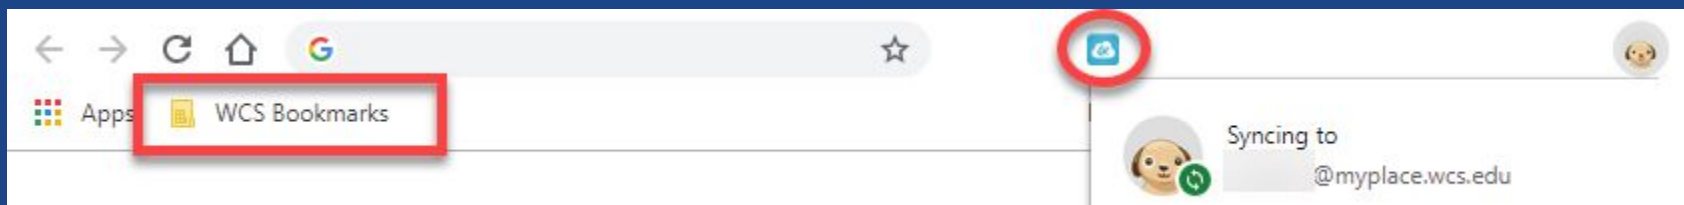

# Google Chrome Sign In and Sync

Is your Chrome browser ready to go? Here is what to look for:

- ✓ WCS Bookmarks on your bookmarks bar
- ✓ The ClassLink OneClick Extension on your toolbar

If you click your icon or initial, you should be signed into your @myplace account and syncing should be on.